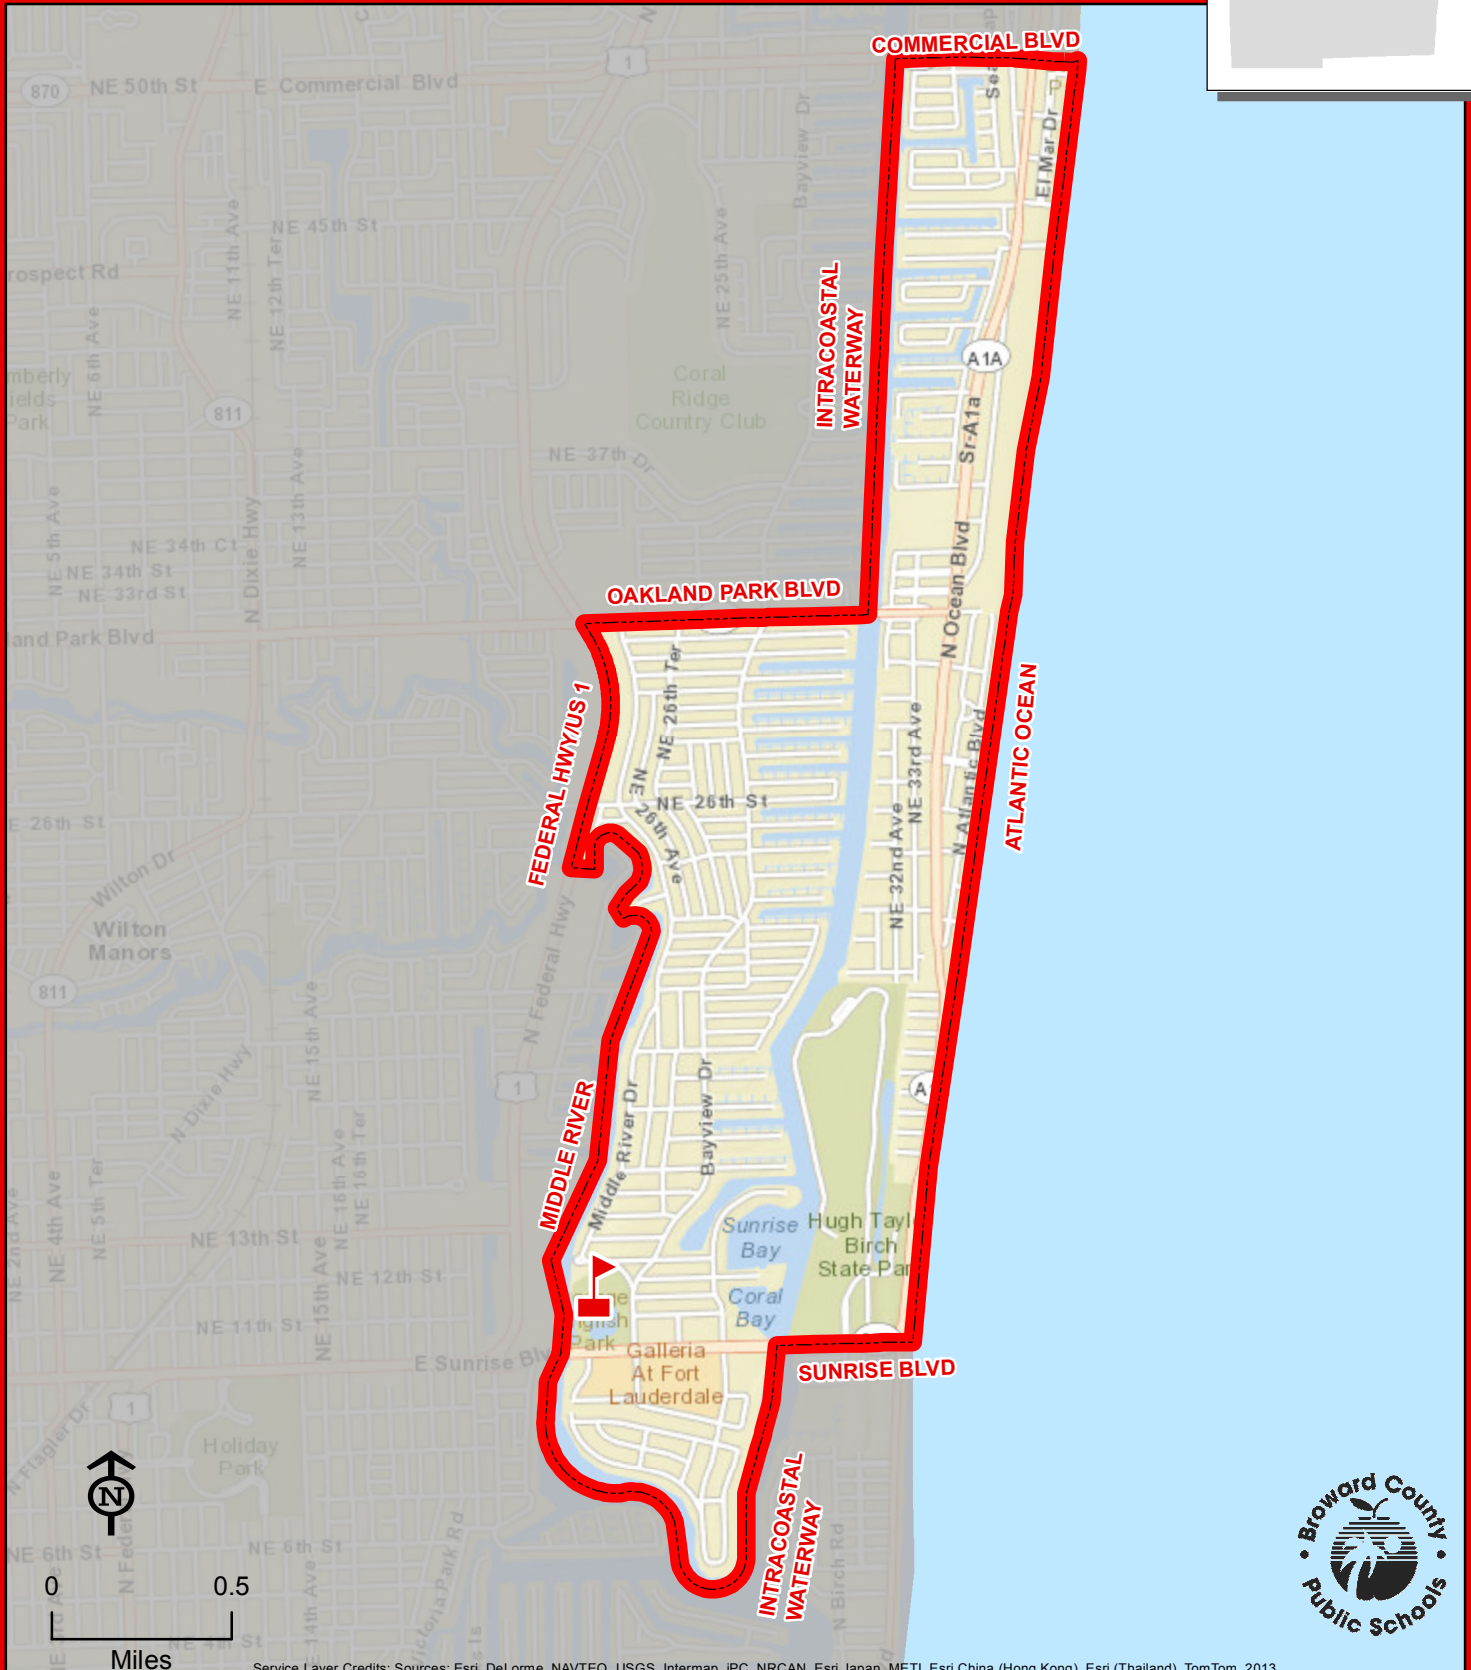

BAYVIEW ELEMENTARY SCHOOL

1175 MIDDLE RIVER DRIVE
FORT LAUDERDALE, FLORIDA 33304
754-322-5400

BAYVIEW

Service Layer Credits: Sources: Esri, DeLorme, NAVTEQ, USGS, Intermap, IPC, NRCAN, Esri Japan, METI, Esri China (Hong Kong), Esri (Thailand), TomTom, 2013

THIS MAP IS FOR CONCEPTUAL PURPOSES ONLY AND SHOULD NOT BE USED FOR LEGAL BOUNDARY DETERMINATIONS